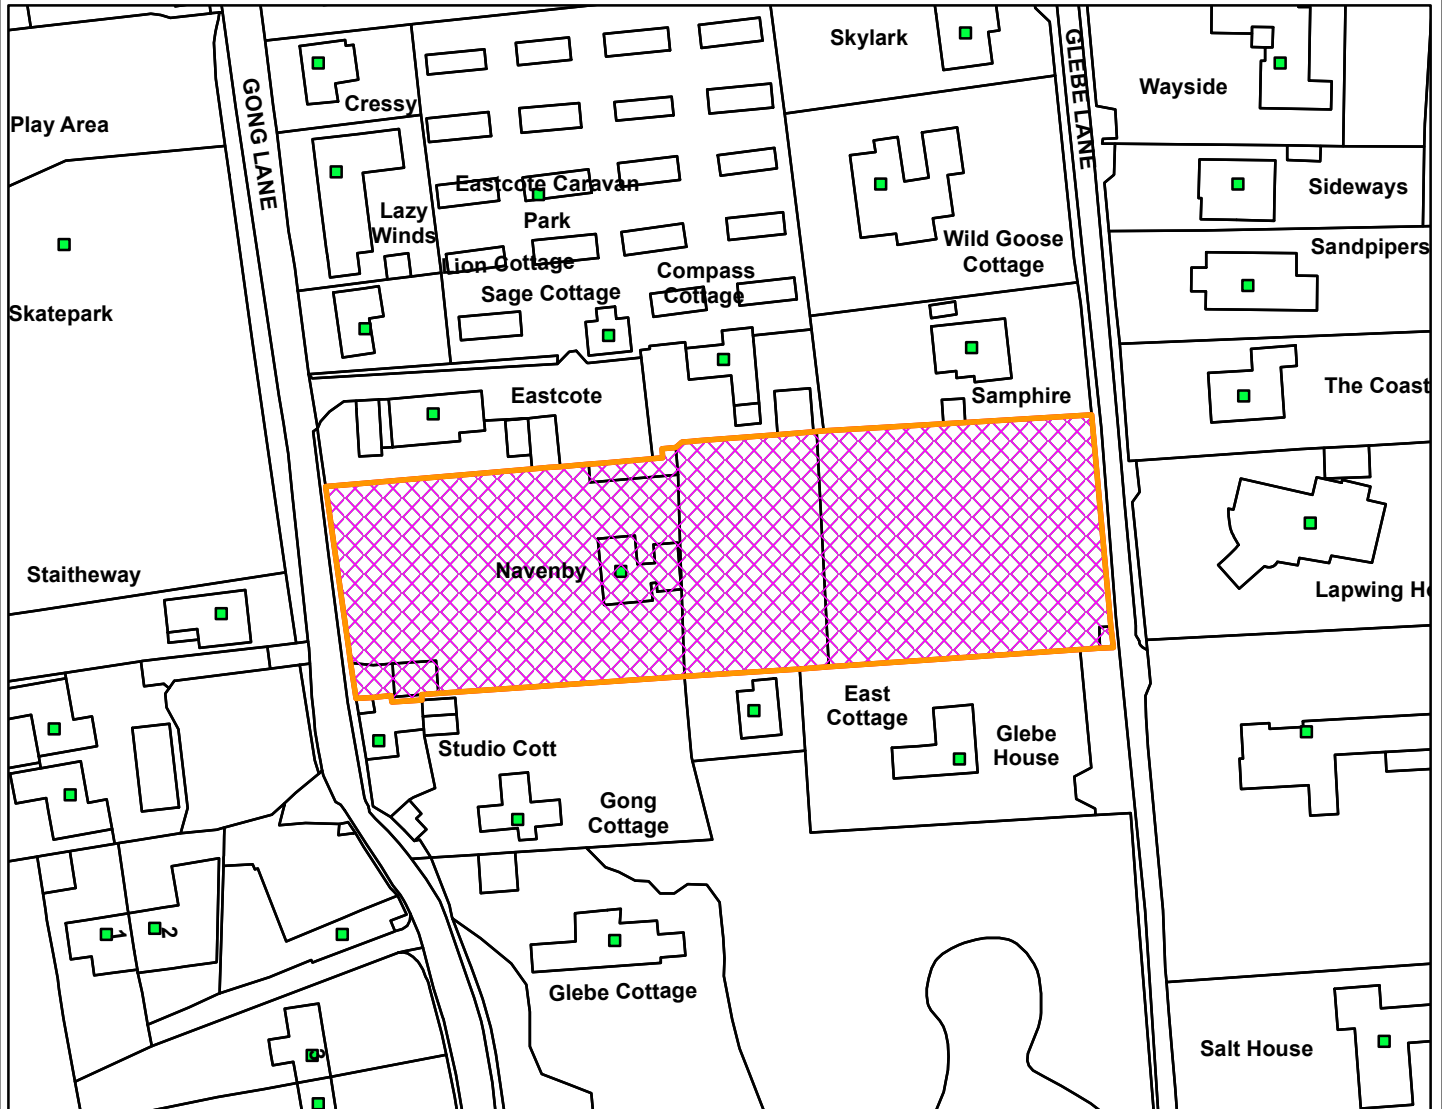

24/01793/F

Borough Council of
**King's Lynn &
West Norfolk**

Navenby Gong Lane Burnham Overy Staithe King's Lynn Norfolk PE31 8JG

Legend

Scale: 1:1,250

Reproduced from the Ordnance Survey map with permission of the Controller of His Majesty's Stationery Office © Crown Copyright 2023.

Unauthorised reproduction infringes Crown Copyright and may lead to prosecution or civil proceedings.

Organisation	BCKLWN
Department	Department
Comments	Not Set
Date	16/12/2024
MSA Number	0100024314